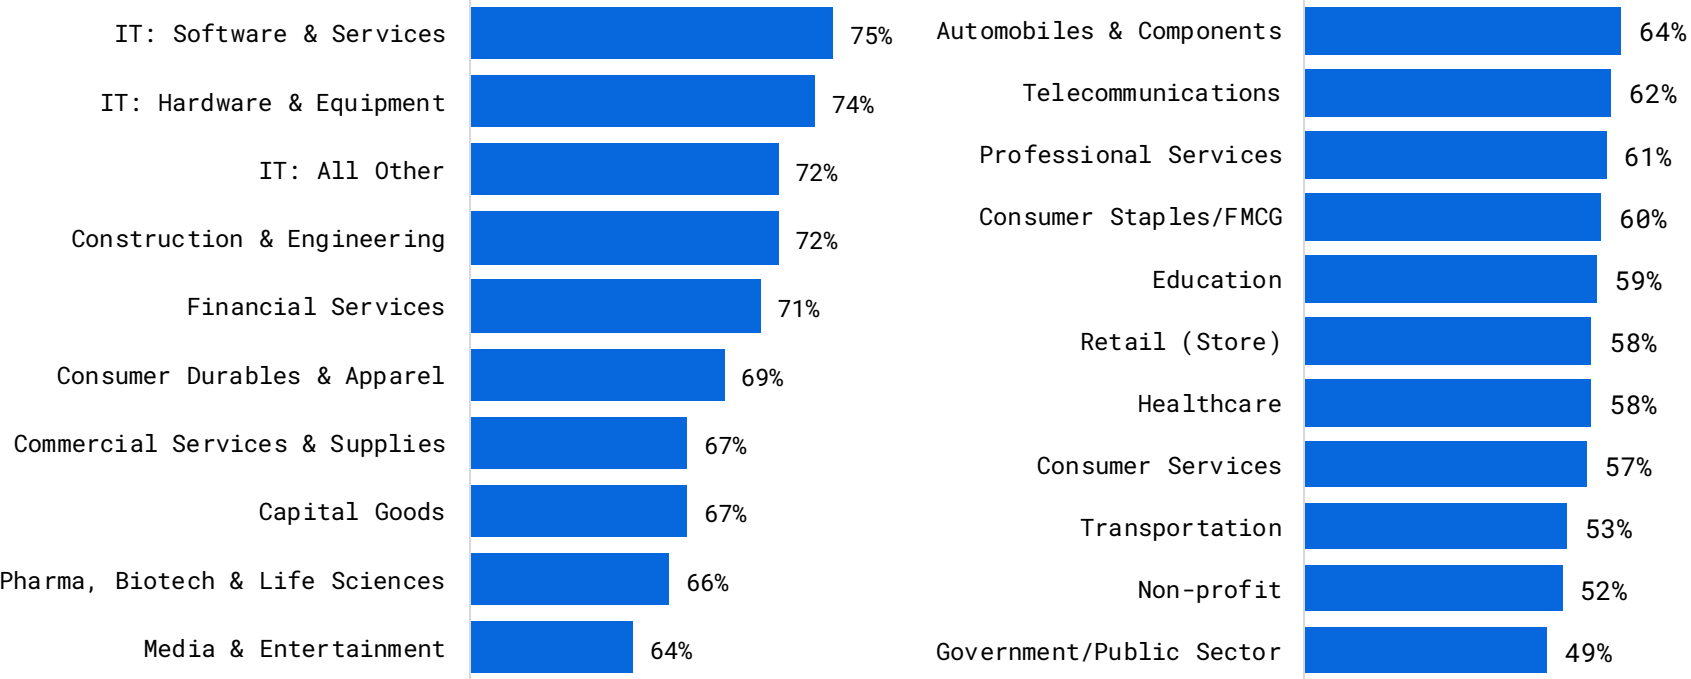

Global Employee Trust in Senior Leaders by Industry

Global Employee Trust Index Ratings across 21 industries

Base: 36,872 employees across 23 countries
Source: Qualtrics Q3 2024 Global Employee Study
Copyright © 2025 Qualtrics ® All rights reserved.